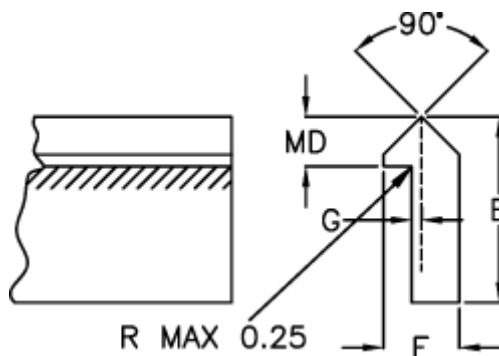

# Data Sheet

Article number: 055525000

Description: Single edge track T2SS 5000mm

## Measures

---

E = 15.87

F = 6.35

G = 0.78

Kg/m = 0.509

MD(T) = 4.75